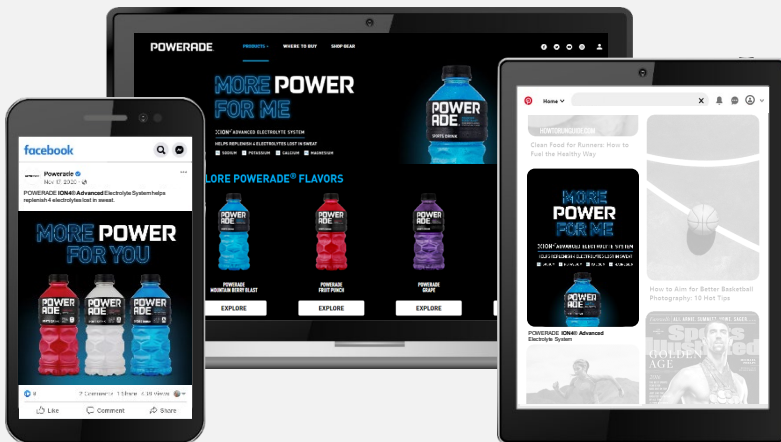

shelfAdz

Leverage the power of the Vestcom national retail media network to drive conversion at the shelf-edge.

Connect omni-channel marketing to the final point of decision, overlaying brand messaging onto price-integrated media at shelf.

SCALE ACROSS 60,000+ RETAIL STORE NETWORK

Drive engagement, brand equity and sales with measurable returns.

20%+ Increase in **SALES LIFT**

8X Average **ROAS**