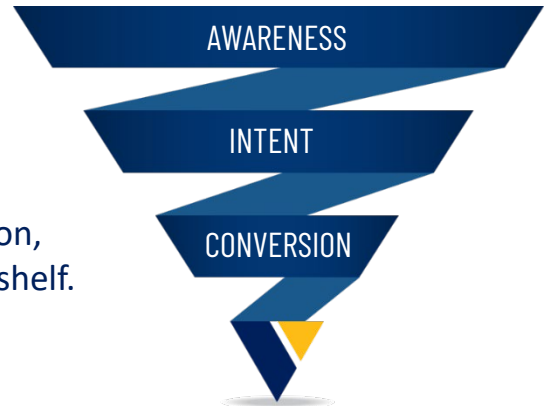

# shelfAdz

Leverage the power of the Vestcom national retail media network to drive conversion at the shelf-edge.

Connect omni-channel marketing to the final point of decision, overlaying brand messaging onto price-integrated media at shelf.

SCALE ACROSS 60,000+ RETAIL STORE NETWORK

Drive engagement, brand equity and sales with measurable returns.

**20%+** Increase in **SALES LIFT**

**8X** Average **ROAS**